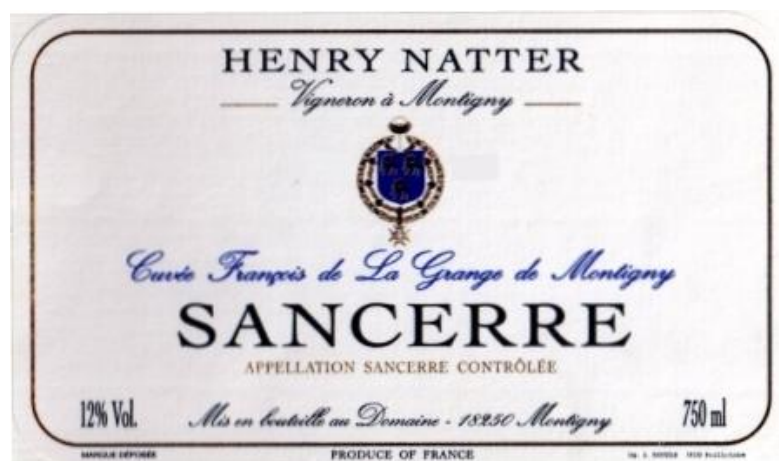

Domaine Henry Natter Labels

This is the front label for the blanc, rouge and rosé.

[Click on the label for a .jpg version.](#)