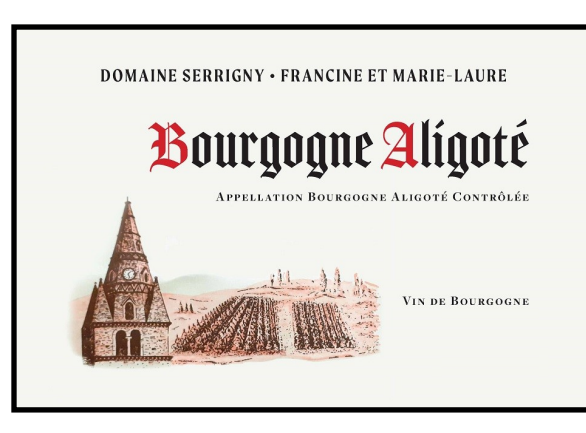

Domaine Serrigny Labels

Above is the Savigny-Les-Beaune white and red

Click on the label for a .jpg version.