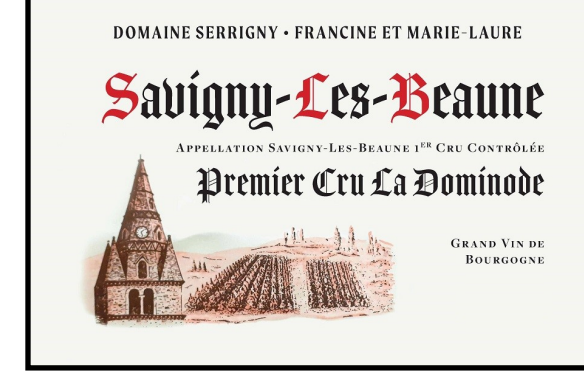

Domaine Serrigny Labels

Above is the Savigny-Les-Beaune white and red

Click on the label for a .jpg version.