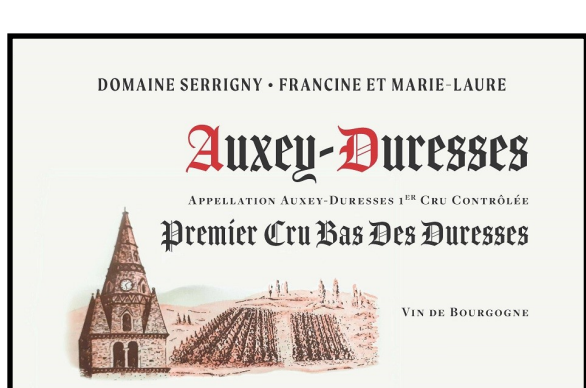

Domaine Serrigny Labels

Above is the Savigny-Les-Beaune white and red

Click on the label for a .jpg version.