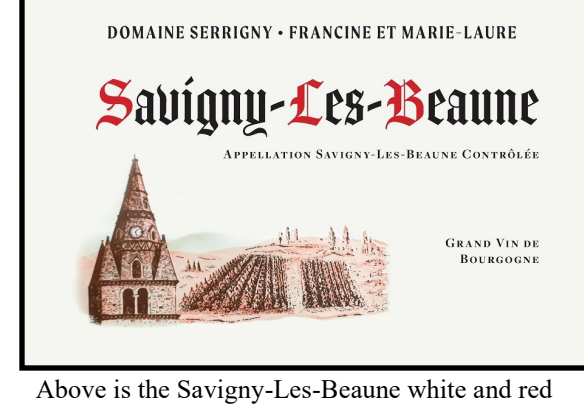

Domaine Serrigny Labels

Above is the Savigny-Les-Beaune white and red

Click on the label for a .jpg version.