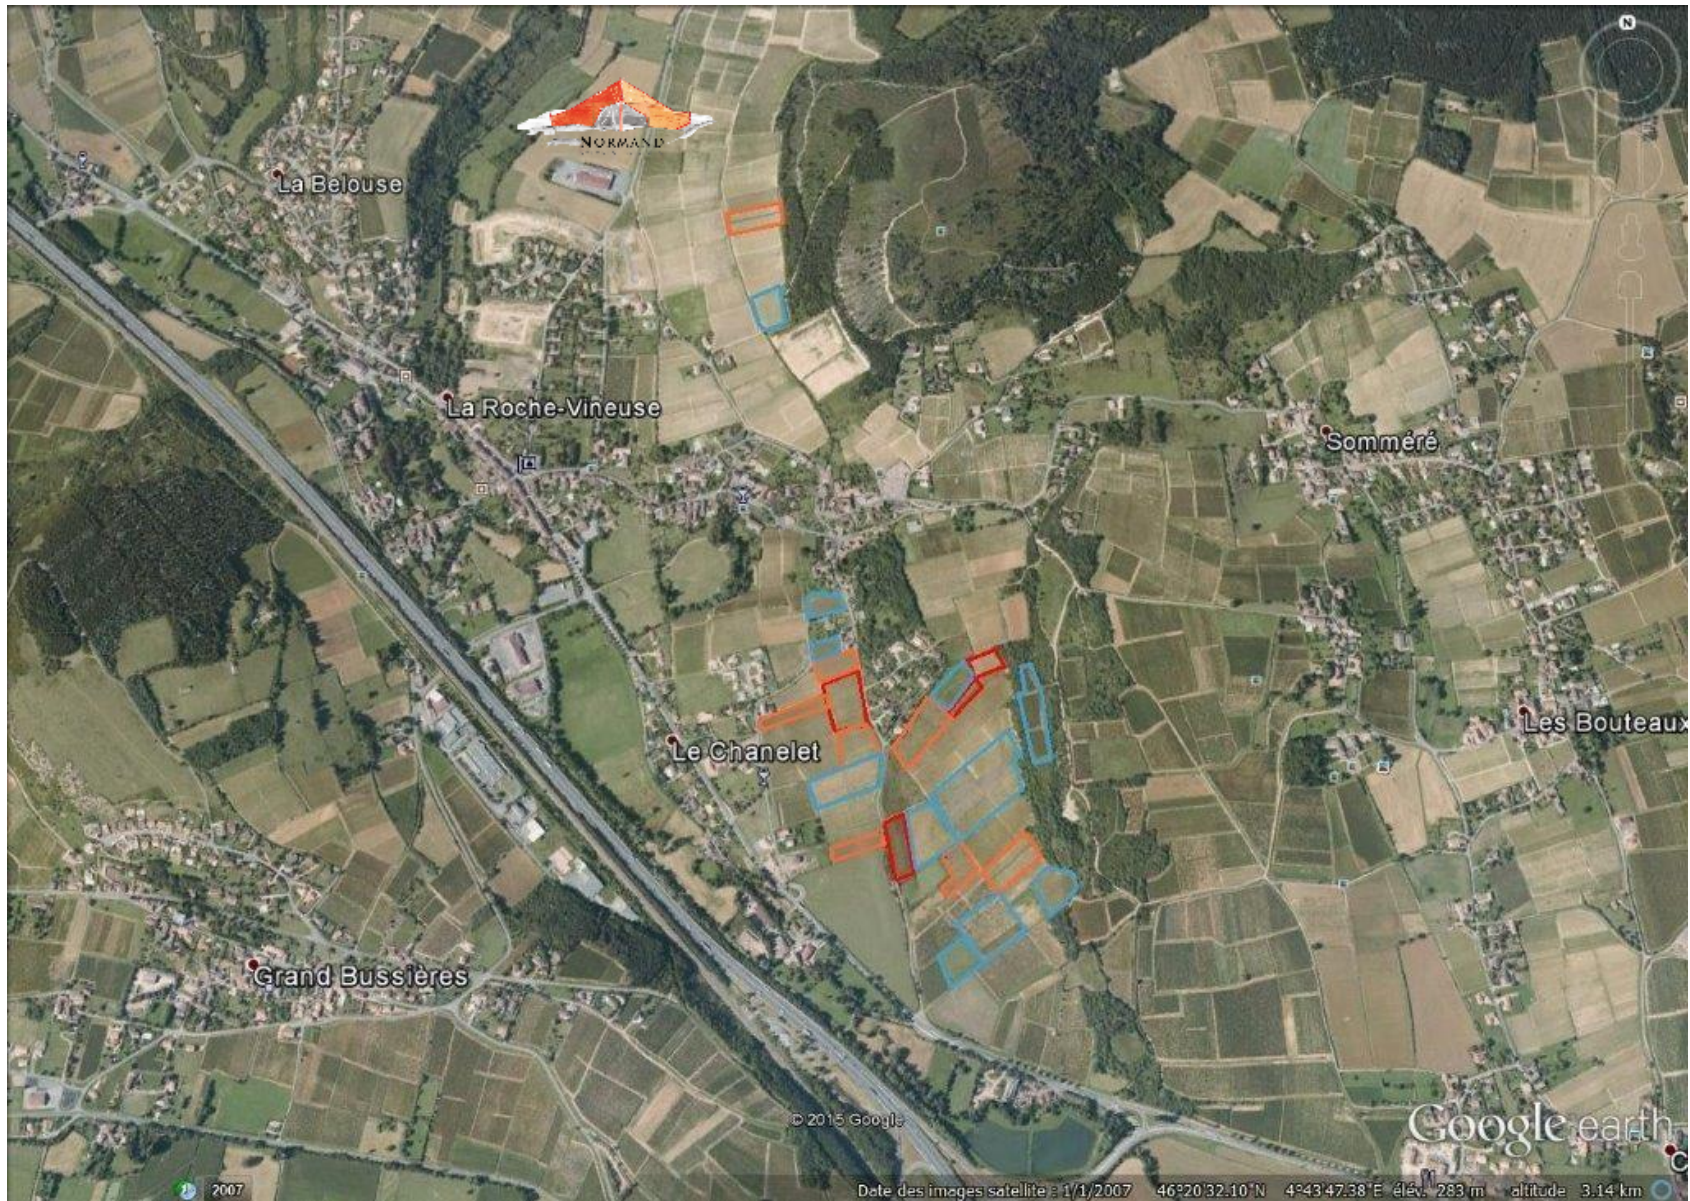

## Vineyard parcels belonging to Domaine Sylvaine & Alain Normand

Parcels in La Roche Vineuse

Blue=Macon La Roche Vineuse vines between 5 et 20 years old which are aged in vat.

Orange=Macon La Roche Vineuse Vieilles Vignes and Pouilly-Fuissé vines more than 70 years old

Red=Pinot Noir and Bourgogne Rouge vines

Parcels in Solutré