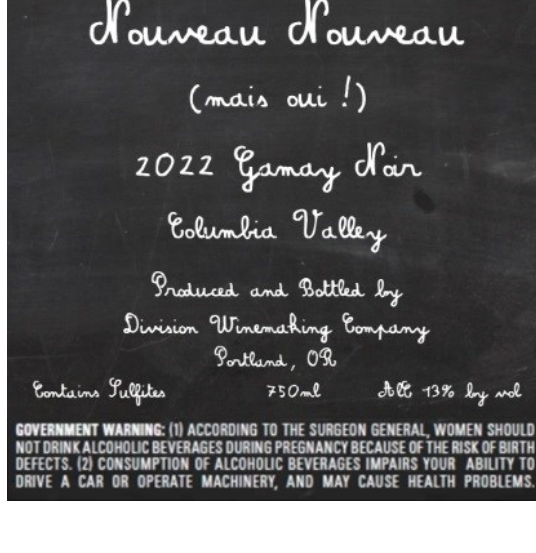

Division Wine Labels

This is the L'Orange label.

Click on the label for a .jpg version.