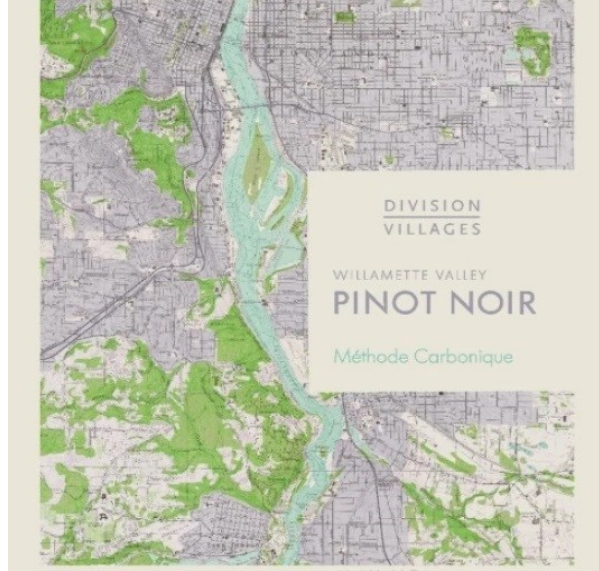

Division Wine Labels

This is the L'Orange label.

Click on the label for a .jpg version.